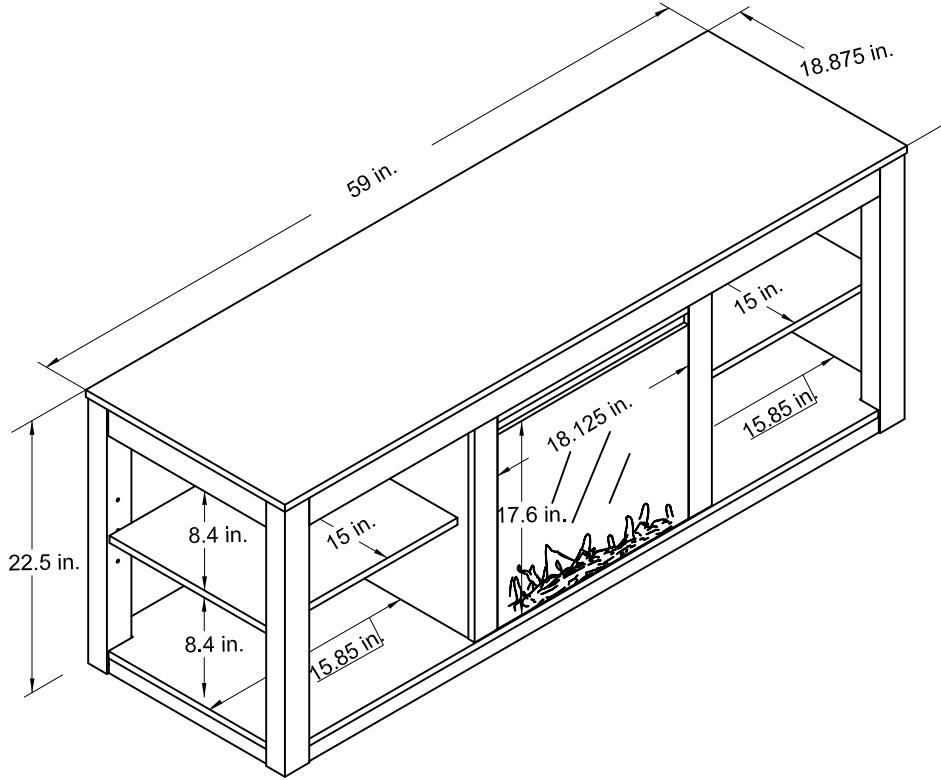

TV Stand

Model Number: 1816196COM

Finish: Espresso

OVERALL PRODUCT SIZE(in inches)

TV Stand:59"(W)*18.875"(D)*22.5"(H)

MAXIMUM WEIGHT CAPACITIES